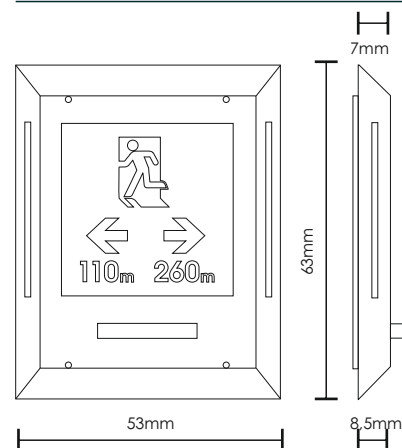

Dimensions