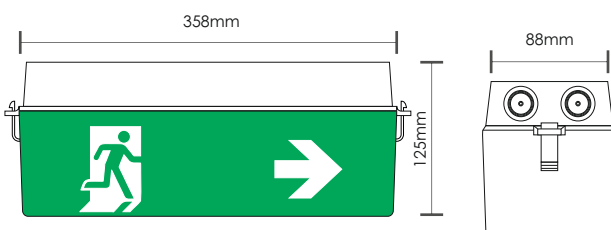

HP: High Profile/ High opal hood