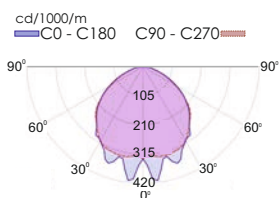

Dimensions

Photometric

OLY-1004

OLY-1024

CBS 230V AC EASY LIGHT

*They have BSI certification

CODE	TYPE	IP	Wattage	VA	lm	kg
923324013	GR-324/4P/A	IP40	5.3W	5.4VA	460 lm	725.5 gr.
923325006	GR-325/6P/A	IP40	6.7W	7VA	580 lm	725.5 gr.
923324014	GR-324/15L/A*	IP40	1.5W	1.9VA	125 lm	731 gr.
923324015	GR-324/30L/A*	IP40	2.8W	3.1VA	250 lm	731 gr.

Dimensions

Photometric

GR-1324/15L, GR-1324/30L

► For accessories & mounting methods go to pages 20-21. For spacing tables go to pages 164-165

CBS 230V AC WEATHER LIGHT

CODE	TYPE	IMAGE	IP	Wattage	VA	lm	kg
923926005	GR-926/4P	1	IP65	5,8W	6,9VA	460 lm	834 gr.
923926006	GR-926/6P	1	IP65	6,5W	6,9VA	580 lm	834 gr.
923926007	GR-926/15L	1	IP65	1,75W	2VA	125 lm	863 gr.
923926008	GR-926/30L	1	IP65	2,9W	3,2VA	250 lm	863 gr.
923192600	GR-1926/15L*	2	IP65	1,5W	1,9VA	125 lm	653 gr.
923192601	GR-1926/30L*	2	IP65	2,8W	3,1VA	250 lm	653 gr.
923192610	GR-1926/4P	2	IP65	5,3W	5,4VA	460 lm	659 gr.
923192611	GR-1926/6P	2	IP65	6,3W	7VA	580 lm	659 gr.

Dimensions

Dimensions

Photometric

GR-926/xx

Photometric

GR-1926/xx

CBS 230V AC SLIM LEDS LIGHT

CODE	TYPE	IP40	1,55W/1,78VA	Mains/ Emergency	kg
923200004	GR-2000/CBS				350 gr.

Dimensions

GR-2000

Photometric

GR-2000

► For accessories & mounting methods go to pages 12-13.

CBS 230V AC ECO LIGHT

CODE	TYPE	IMAGE	IP	Wattage	Beam Distance	Mains/Emergency	kg
922502863	ZLD-28/CBS/EM*	1	IP40	1,9W/2,1VA	150 lm		985 gr.
922503468	ZLD-34/CBS/EM*	1	IP40	2,2W/2,42VA	175 lm		1380 gr.
922504459	ZLD-44/CBS/EM	1	IP40	2,6W/2,86VA	200 lm		1910 gr.
922502504	PLD-25/CBS	2	IP44	1,6W/1,8 VA	100 lm		885 gr.