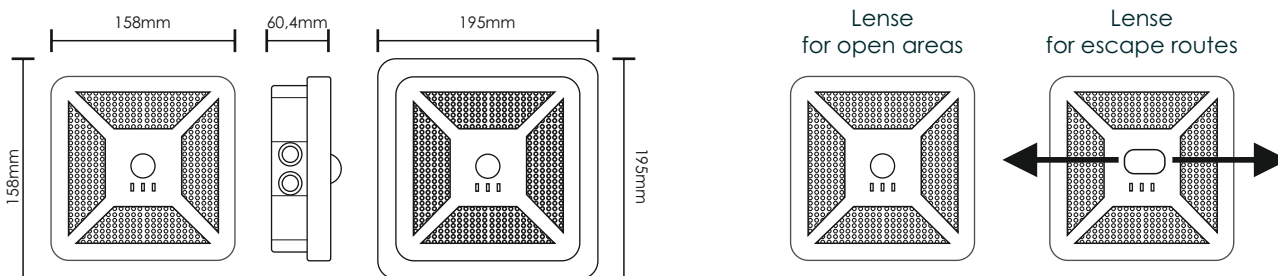

Dimensions