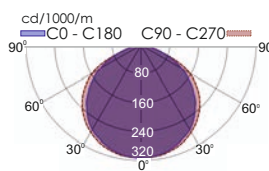

PERIPHERALS UPON DEMAND

CODE	TYPE	IMAGE	DESCRIPTION	kg
808385003	GR-8500/PSC	6	Spare power supply for charging (GR-8500, GR-8600, GR-9500)	1131 gr.

3
GR-9510

4
GR-8530

5
GR-8210/MONIT

6
GR-8500/PSC

CBS 230V AC OLYMPUS LED

CODE	TYPE	IMAGE	IP	Wattage	VA	Mains/Emergency	kg
923102406	OLY-1024/CBS/230V/WP	2	IP65	4.8W	5.1VA	580lm	700 gr.
923100406	OLY-1004/CBS/230V/WP	1	IP65	3.4W	3.7VA	380lm	705 gr.
923102407	OLY-1024/CBS/230V	2	IP42	4.8W	5.1VA	580lm	700 gr.
923100407	OLY-1004/CBS/230V	1	IP42	3.4W	3.7VA	380lm	705 gr.

Dimensions

Photometric

OLY-1004

OLY-1024

CBS 230V AC EASY LIGHT

*They have BSI certification

CODE	TYPE	IP	Wattage	VA	lm	kg
923324013	GR-324/4P/A	IP40	5.3W	5.4VA	460 lm	725.5 gr.
923325006	GR-325/6P/A	IP40	6.7W	7VA	580 lm	725.5 gr.
923324014	GR-324/15L/A*	IP40	1.5W	1.9VA	125 lm	731 gr.
923324015	GR-324/30L/A*	IP40	2.8W	3.1VA	250 lm	731 gr.

Dimensions

Photometric

GR-1324/15L, GR-1324/30L

► For accessories & mounting methods go to pages 20-21. For spacing tables go to pages 164-165

CBS 230V AC WEATHER LIGHT

CODE	TYPE	IMAGE	IP	Wattage	VA	lm	kg
923926005	GR-926/4P	1	IP65	5,8W	6,9VA	460 lm	834 gr.
923926006	GR-926/6P	1	IP65	6,5W	6,9VA	580 lm	834 gr.
923926007	GR-926/15L	1	IP65	1,75W	2VA	125 lm	863 gr.
923926008	GR-926/30L	1	IP65	2,9W	3,2VA	250 lm	863 gr.
923192600	GR-1926/15L*	2	IP65	1,5W	1,9VA	125 lm	653 gr.
923192601	GR-1926/30L*	2	IP65	2,8W	3,1VA	250 lm	653 gr.
923192610	GR-1926/4P	2	IP65	5,3W	5,4VA	460 lm	659 gr.
923192611	GR-1926/6P	2	IP65	6,3W	7VA	580 lm	659 gr.