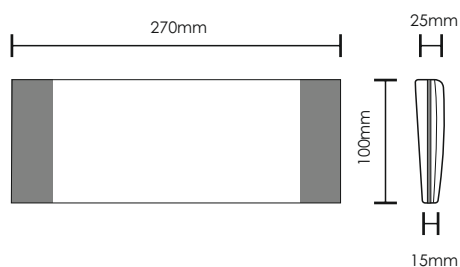

Dimensions

Photometric

OLY-1004

OLY-1024

CBS 230V AC EASY LIGHT

*They have BSI certification

CODE	TYPE	IP	Wattage	VA	lm	kg
923324013	GR-324/4P/A	IP40	5.3W	5.4VA	460 lm	725.5 gr.
923325006	GR-325/6P/A	IP40	6.7W	7VA	580 lm	725.5 gr.
923324014	GR-324/15L/A*	IP40	1.5W	1.9VA	125 lm	731 gr.
923324015	GR-324/30L/A*	IP40	2.8W	3.1VA	250 lm	731 gr.

Dimensions

Photometric

GR-1324/15L, GR-1324/30L

► For accessories & mounting methods go to pages 20-21. For spacing tables go to pages 164-165

CBS 230V AC WEATHER LIGHT

CODE	TYPE	IMAGE	IP	Wattage	VA	lm	kg
923926005	GR-926/4P	1	IP65	5,8W	6,9VA	460 lm	834 gr.
923926006	GR-926/6P	1	IP65	6,5W	6,9VA	580 lm	834 gr.
923926007	GR-926/15L	1	IP65	1,75W	2VA	125 lm	863 gr.
923926008	GR-926/30L	1	IP65	2,9W	3,2VA	250 lm	863 gr.
923192600	GR-1926/15L*	2	IP65	1,5W	1,9VA	125 lm	653 gr.
923192601	GR-1926/30L*	2	IP65	2,8W	3,1VA	250 lm	653 gr.
923192610	GR-1926/4P	2	IP65	5,3W	5,4VA	460 lm	659 gr.
923192611	GR-1926/6P	2	IP65	6,3W	7VA	580 lm	659 gr.

Dimensions

Dimensions

Photometric

GR-926/xx

Photometric

GR-1926/xx

CBS 230V AC SLIM LEDS LIGHT

CODE	TYPE	IP40	1,55W/1,78VA	Mains/ Emergency	kg
923200004	GR-2000/CBS				350 gr.

Dimensions

GR-2000

Photometric

GR-2000

► For accessories & mounting methods go to pages 12-13.

CBS 230V AC ECO LIGHT

CODE	TYPE	IMAGE	IP	Wattage	Beam Distance	Mains/Emergency	kg
922502863	ZLD-28/CBS/EM*	1	IP40	1,9W/2,1VA	150 lm		985 gr.
922503468	ZLD-34/CBS/EM*	1	IP40	2,2W/2,42VA	175 lm		1380 gr.
922504459	ZLD-44/CBS/EM	1	IP40	2,6W/2,86VA	200 lm		1910 gr.
922502504	PLD-25/CBS	2	IP44	1,6W/1,8 VA	100 lm		885 gr.