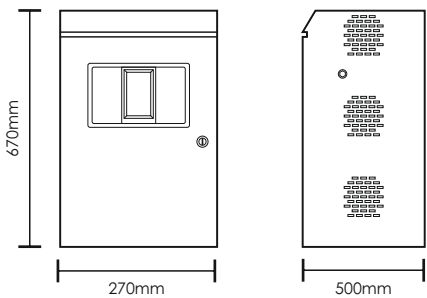

KM645103
BS EN 50171

*They have BSI certifications

Dimensions

300VA/1h or 100VA/3h / 230V AC PANELS

CODE	TYPE	IMAGE	DESCRIPTION	kg
923950002	GR-9500/300/4*	1	4 lighting circuits panel. Requires 2 batteries 12V/33Ah (A-1200)	20500 gr.
923950004	GR-9500/300/8*	1	8 lighting circuits panel. Requires 2 batteries 12V/33Ah (A-1200)	20900 gr.

Dimensions

Photometric

OLY-1004

OLY-1024

CBS 230V AC EASY LIGHT

*They have BSI certification

CODE	TYPE	IP	Wattage	VA	lm	kg
923324013	GR-324/4P/A	IP40	5.3W	5.4VA	460 lm	725.5 gr.
923325006	GR-325/6P/A	IP40	6.7W	7VA	580 lm	725.5 gr.
923324014	GR-324/15L/A*	IP40	1.5W	1.9VA	125 lm	731 gr.
923324015	GR-324/30L/A*	IP40	2.8W	3.1VA	250 lm	731 gr.

Dimensions

Photometric

GR-1324/15L, GR-1324/30L

► For accessories & mounting methods go to pages 20-21. For spacing tables go to pages 164-165

CBS 230V AC WEATHER LIGHT

CODE	TYPE	IMAGE	IP	Wattage	VA	lm	kg
923926005	GR-926/4P	1	IP65	5,8W	6,9VA	460 lm	834 gr.
923926006	GR-926/6P	1	IP65	6,5W	6,9VA	580 lm	834 gr.
923926007	GR-926/15L	1	IP65	1,75W	2VA	125 lm	863 gr.
923926008	GR-926/30L	1	IP65	2,9W	3,2VA	250 lm	863 gr.
923192600	GR-1926/15L*	2	IP65	1,5W	1,9VA	125 lm	653 gr.
923192601	GR-1926/30L*	2	IP65	2,8W	3,1VA	250 lm	653 gr.
923192610	GR-1926/4P	2	IP65	5,3W	5,4VA	460 lm	659 gr.
923192611	GR-1926/6P	2	IP65	6,3W	7VA	580 lm	659 gr.