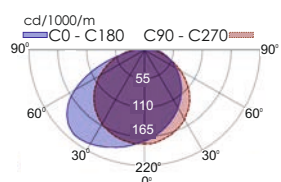

Dimensions

Photometric

GR-1324/15L, GR-1324/30L

► For accessories & mounting methods go to pages 20-21. For spacing tables go to pages 164-165

CBS 230V AC WEATHER LIGHT

CODE	TYPE	IMAGE	IP	Wattage	VA	lm	kg
923926005	GR-926/4P	1	IP65	5,8W	6,9VA	460 lm	834 gr.
923926006	GR-926/6P	1	IP65	6,5W	6,9VA	580 lm	834 gr.
923926007	GR-926/15L	1	IP65	1,75W	2VA	125 lm	863 gr.
923926008	GR-926/30L	1	IP65	2,9W	3,2VA	250 lm	863 gr.
923192600	GR-1926/15L*	2	IP65	1,5W	1,9VA	125 lm	653 gr.
923192601	GR-1926/30L*	2	IP65	2,8W	3,1VA	250 lm	653 gr.
923192610	GR-1926/4P	2	IP65	5,3W	5,4VA	460 lm	659 gr.
923192611	GR-1926/6P	2	IP65	6,3W	7VA	580 lm	659 gr.

Dimensions

Dimensions

Photometric

GR-926/xx

Photometric

GR-1926/xx

CBS 230V AC SLIM LEDS LIGHT

CODE	TYPE	IP40	1,55W/1,78VA	Mains/ Emergency	kg
923200004	GR-2000/CBS				350 gr.

Dimensions

GR-2000

Photometric

GR-2000

► For accessories & mounting methods go to pages 12-13.

CBS 230V AC ECO LIGHT

CODE	TYPE	IMAGE	IP	Wattage	Beam Distance	Mains/Emergency	kg
922502863	ZLD-28/CBS/EM*	1	IP40	1,9W/2,1VA	150 lm		985 gr.
922503468	ZLD-34/CBS/EM*	1	IP40	2,2W/2,42VA	175 lm		1380 gr.
922504459	ZLD-44/CBS/EM	1	IP40	2,6W/2,86VA	200 lm		1910 gr.
922502504	PLD-25/CBS	2	IP44	1,6W/1,8 VA	100 lm		885 gr.