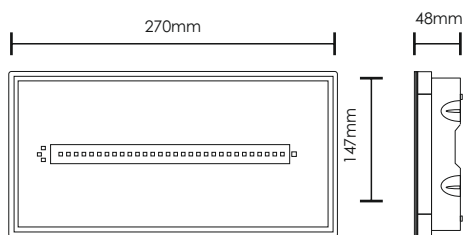

KM645103
BS EN 50171

*They have BSI certifications

Dimensions

300VA/1h or 100VA/3h / 230V AC PANELS

CODE	TYPE	IMAGE	DESCRIPTION	kg
923950002	GR-9500/300/4*	1	4 lighting circuits panel. Requires 2 batteries 12V/33Ah (A-1200)	20500 gr.
923950004	GR-9500/300/8*	1	8 lighting circuits panel. Requires 2 batteries 12V/33Ah (A-1200)	20900 gr.

PERIPHERALS UPON DEMAND

CODE	TYPE	IMAGE	DESCRIPTION	kg
808385003	GR-8500/PSC	6	Spare power supply for charging (GR-8500, GR-8600, GR-9500)	1131 gr.

3
GR-9510

4
GR-8530

5
GR-8210/MONIT

6
GR-8500/PSC

CBS 230V AC OLYMPUS LED

Dimensions

Photometric

OLY-1004

OLY-1024

CBS 230V AC EASY LIGHT

*They have BSI certification

CODE	TYPE	IP	Wattage	VA	lm	kg
923324013	GR-324/4P/A	IP40	5.3W	5.4VA	460 lm	725.5 gr.
923325006	GR-325/6P/A	IP40	6.7W	7VA	580 lm	725.5 gr.
923324014	GR-324/15L/A*	IP40	1.5W	1.9VA	125 lm	731 gr.
923324015	GR-324/30L/A*	IP40	2.8W	3.1VA	250 lm	731 gr.

Dimensions

Photometric

GR-1324/15L, GR-1324/30L

► For accessories & mounting methods go to pages 20-21. For spacing tables go to pages 164-165

CBS 230V AC WEATHER LIGHT

CODE	TYPE	IMAGE	IP	Wattage	VA	lm	kg
923926005	GR-926/4P	1	IP65	5,8W	6,9VA	460 lm	834 gr.
923926006	GR-926/6P	1	IP65	6,5W	6,9VA	580 lm	834 gr.
923926007	GR-926/15L	1	IP65	1,75W	2VA	125 lm	863 gr.
923926008	GR-926/30L	1	IP65	2,9W	3,2VA	250 lm	863 gr.
923192600	GR-1926/15L*	2	IP65	1,5W	1,9VA	125 lm	653 gr.
923192601	GR-1926/30L*	2	IP65	2,8W	3,1VA	250 lm	653 gr.
923192610	GR-1926/4P	2	IP65	5,3W	5,4VA	460 lm	659 gr.
923192611	GR-1926/6P	2	IP65	6,3W	7VA	580 lm	659 gr.