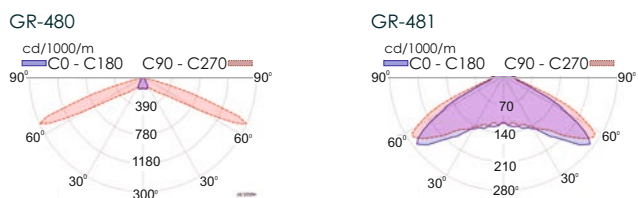

Photometric

► For accessories & mounting methods go to pages 76. For spacing tables go to pages 178-179