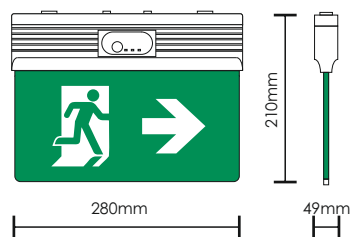

CBS 230V AC ECO LIGHT

CODE	TYPE	IMAGE	IP	Wattage	Beam Distance	Mains/Emergency	kg
922502863	ZLD-28/CBS/EM*	1	IP40	1,9W/2,1VA	150 lm		985 gr.
922503468	ZLD-34/CBS/EM*	1	IP40	2,2W/2,42VA	175 lm		1380 gr.
922504459	ZLD-44/CBS/EM	1	IP40	2,6W/2,86VA	200 lm		1910 gr.
922502504	PLD-25/CBS	2	IP44	1,6W/1,8 VA	100 lm		885 gr.

Dimensions

ZLD-xx

PLD-25