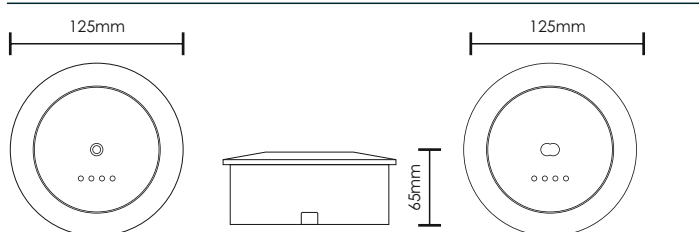

Dimensions

LP: Low Profile /deep transparent hood

HP: High Profile/ High opal hood

CBS 230V AC LED LIGHT BOX

CODE	TYPE	IP44	Power	Beam Distance	Mains/Emergency	Weight (kg)
923026006	LLB-26/CBS	IP44	2,3W/2,8VA	26m	Mains/Emergency	963 gr.
923040005	LLB-40/CBS	IP44	3,4W/3,8VA	40m	Mains/Emergency	1644 gr.
923064005	LLB-64/CBS	IP44	5,8W/6,2VA	64m	Mains/Emergency	2917 gr.

LLB-XX/○ All the above models can be manufactured as one sided luminaires with aluminum backplate

Dimensions

CBS 230V AC SPOT LIGHT

CODE	TYPE	IMAGE	IP	Wattage	VA	INSTALLATION	Mains/ Emergency	kg
923281000	GR-281*	1	IP40	2,6W	3VA	Open areas	270lm	333 gr.
923280000	GR-280*	2	IP40	2,6W	3VA	Escape routes	270lm	333 gr.
923296000	GR-296/30L/CBS/230V	3	IP40	2,9W	3,3VA	-	255lm	340 gr.
923296001	GR-296/60L/CBS/230V	3	IP40	5,2W	5,6VA	-	510lm	340 gr.

Dimensions

Photometric

GR-281

GR-280

CBS 230V AC TETRAGONO LIGHT

CODE	TYPE	IP	Power	INSTALLATION	Mains/ Emergency	kg
923480000	GR-480/CBS/WP	IP65	3,2W/4VA	Escape routes	270m	627 gr.
923481000	GR-481/CBS/WP	IP65	3,2W/4VA	Open areas	270m	630 gr.
923480001	GR-480/CBS	IP42	3,2W/4VA	Escape routes	270m	627 gr.
923481001	GR-481/CBS	IP42	3,2W/4VA	Open areas	270m	630 gr.