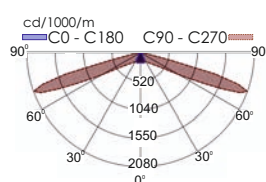

Dimensions

Photometric

GR-281

GR-280

CBS 230V AC TETRAGONO LIGHT

CODE	TYPE	IP	Power	INSTALLATION	Mains/ Emergency	kg
923480000	GR-480/CBS/WP	IP65	3,2W/4VA	Escape routes	270m	627 gr.
923481000	GR-481/CBS/WP	IP65	3,2W/4VA	Open areas	270m	630 gr.
923480001	GR-480/CBS	IP42	3,2W/4VA	Escape routes	270m	627 gr.
923481001	GR-481/CBS	IP42	3,2W/4VA	Open areas	270m	630 gr.