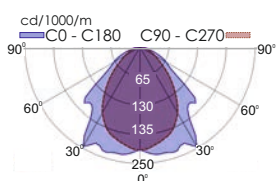

Photometric

GR-324/4P/A, GR-325/6P/A, GR-324/15L/A*, GR-324/30L/A*