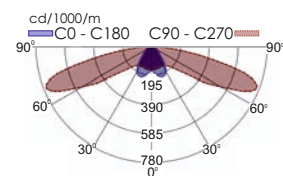

CODE	TYPE	IMAGE	IP	Wattage	VA	Mains/Emergency	kg
923102406	OLY-1024/CBS/230V/WP	2	IP65	4.8W	5.1VA	580lm	700 gr.
923100406	OLY-1004/CBS/230V/WP	1	IP65	3.4W	3.7VA	380lm	705 gr.
923102407	OLY-1024/CBS/230V	2	IP42	4.8W	5.1VA	580lm	700 gr.
923100407	OLY-1004/CBS/230V	1	IP42	3.4W	3.7VA	380lm	705 gr.

Dimensions

Photometric

OLY-1004

OLY-1024

CBS 230V AC EASY LIGHT

*They have BSI certification

CODE	TYPE	IP	Wattage	VA	lm	kg
923324013	GR-324/4P/A	IP40	5.3W	5.4VA	460 lm	725.5 gr.
923325006	GR-325/6P/A	IP40	6.7W	7VA	580 lm	725.5 gr.
923324014	GR-324/15L/A*	IP40	1.5W	1.9VA	125 lm	731 gr.
923324015	GR-324/30L/A*	IP40	2.8W	3.1VA	250 lm	731 gr.