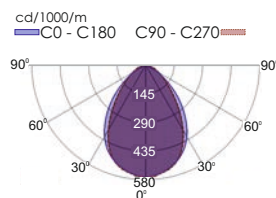

Dimensions

Photometric

OLY-1004

OLY-1024

CBS 230V AC EASY LIGHT

*They have BSI certification

CODE	TYPE	IP	Wattage	VA	lm	kg
923324013	GR-324/4P/A	IP40	5.3W	5.4VA	460 lm	725.5 gr.
923325006	GR-325/6P/A	IP40	6.7W	7VA	580 lm	725.5 gr.
923324014	GR-324/15L/A*	IP40	1.5W	1.9VA	125 lm	731 gr.
923324015	GR-324/30L/A*	IP40	2.8W	3.1VA	250 lm	731 gr.

Dimensions

Photometric

GR-1324/15L, GR-1324/30L

► For accessories & mounting methods go to pages 20-21. For spacing tables go to pages 164-165

CBS 230V AC WEATHER LIGHT

CODE	TYPE	IMAGE	IP	Wattage	VA	lm	kg
923926005	GR-926/4P	1	IP65	5,8W	6,9VA	460 lm	834 gr.
923926006	GR-926/6P	1	IP65	6,5W	6,9VA	580 lm	834 gr.
923926007	GR-926/15L	1	IP65	1,75W	2VA	125 lm	863 gr.
923926008	GR-926/30L	1	IP65	2,9W	3,2VA	250 lm	863 gr.
923192600	GR-1926/15L*	2	IP65	1,5W	1,9VA	125 lm	653 gr.
923192601	GR-1926/30L*	2	IP65	2,8W	3,1VA	250 lm	653 gr.
923192610	GR-1926/4P	2	IP65	5,3W	5,4VA	460 lm	659 gr.
923192611	GR-1926/6P	2	IP65	6,3W	7VA	580 lm	659 gr.

Dimensions

Dimensions

Photometric

GR-926/xx

Photometric

GR-1926/xx

CBS 230V AC SLIM LEDS LIGHT

CODE	TYPE	IP40	1,55W/1,78VA	Mains/ Emergency	kg
923200004	GR-2000/CBS				350 gr.

Dimensions

GR-2000

Photometric

GR-2000

► For accessories & mounting methods go to pages 12-13.

CBS 230V AC ECO LIGHT

CODE	TYPE	IMAGE	IP	Wattage	Beam Distance	Mains/Emergency	kg
922502863	ZLD-28/CBS/EM*	1	IP40	1,9W/2,1VA	150 lm		985 gr.
922503468	ZLD-34/CBS/EM*	1	IP40	2,2W/2,42VA	175 lm		1380 gr.
922504459	ZLD-44/CBS/EM	1	IP40	2,6W/2,86VA	200 lm		1910 gr.
922502504	PLD-25/CBS	2	IP44	1,6W/1,8 VA	100 lm		885 gr.