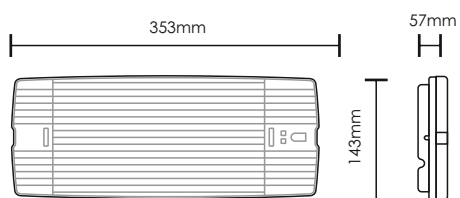

CODE	TYPE	IMAGE	IP	Wattage	VA	Mains/Emergency	kg
923102406	OLY-1024/CBS/230V/WP	2	IP65	4.8W	5.1VA	580lm	700 gr.
923100406	OLY-1004/CBS/230V/WP	1	IP65	3.4W	3.7VA	380lm	705 gr.
923102407	OLY-1024/CBS/230V	2	IP42	4.8W	5.1VA	580lm	700 gr.
923100407	OLY-1004/CBS/230V	1	IP42	3.4W	3.7VA	380lm	705 gr.

Dimensions

Photometric

OLY-1004

OLY-1024

CBS 230V AC EASY LIGHT

*They have BSI certification

CODE	TYPE	IP	Wattage	VA	lm	kg
923324013	GR-324/4P/A	IP40	5.3W	5.4VA	460 lm	725.5 gr.
923325006	GR-325/6P/A	IP40	6.7W	7VA	580 lm	725.5 gr.
923324014	GR-324/15L/A*	IP40	1.5W	1.9VA	125 lm	731 gr.
923324015	GR-324/30L/A*	IP40	2.8W	3.1VA	250 lm	731 gr.

Dimensions

Photometric

GR-324/4P/A, GR-325/6P/A, GR-324/15L/A*, GR-324/30L/A*

CBS 230V AC EASY LIGHT

*They have BSI certification

CODE	TYPE	IP40	1,5W/1,9VA	Mains/ Emergency	kg
923132400	GR-1324/15L*	IP40	1,5W/1,9VA	125 lm	713 gr.
923132401	GR-1324/30L*	IP40	2,8W/3,1VA	250 lm	713 gr.

Dimensions

Photometric

GR-1324/15L, GR-1324/30L

► For accessories & mounting methods go to pages 20-21. For spacing tables go to pages 164-165

CBS 230V AC WEATHER LIGHT

CODE	TYPE	IMAGE	IP	Wattage	VA	lm	kg
923926005	GR-926/4P	1	IP65	5,8W	6,9VA	460 lm	834 gr.
923926006	GR-926/6P	1	IP65	6,5W	6,9VA	580 lm	834 gr.
923926007	GR-926/15L	1	IP65	1,75W	2VA	125 lm	863 gr.
923926008	GR-926/30L	1	IP65	2,9W	3,2VA	250 lm	863 gr.
923192600	GR-1926/15L*	2	IP65	1,5W	1,9VA	125 lm	653 gr.
923192601	GR-1926/30L*	2	IP65	2,8W	3,1VA	250 lm	653 gr.
923192610	GR-1926/4P	2	IP65	5,3W	5,4VA	460 lm	659 gr.
923192611	GR-1926/6P	2	IP65	6,3W	7VA	580 lm	659 gr.