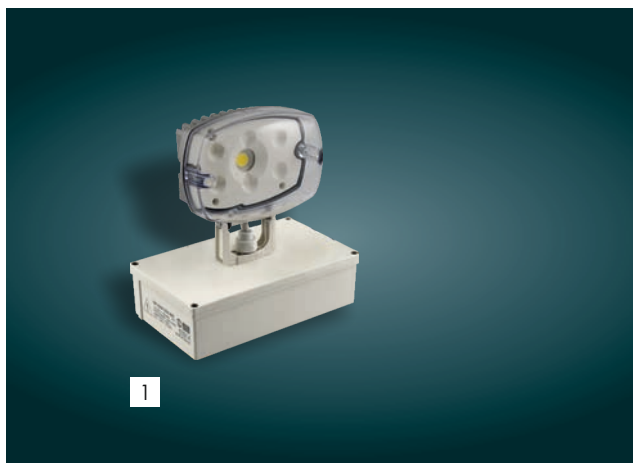

PERIPHERALS UPON DEMAND

CODE	TYPE	IMAGE	DESCRIPTION	kg
808385003	GR-8500/PSC	6	Spare power supply for charging (GR-8500, GR-8600, GR-9500)	1131 gr.

3
GR-9510

4
GR-8530

5
GR-8210/MONIT

6
GR-8500/PSC

CBS 230V AC OLYMPUS LED

GR-57X/XW/WP/B All the above models can be manufactured with xenon red beacon on top

Dimensions

Dimensions

► For accessories & mounting methods go to page 65

CBS 230V AC GR-200

CBS 230V AC ANTIEXPLOSIVE LED LIGHT