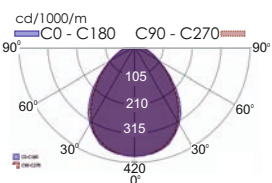

Dimensions

Photometric

OLY-1004

OLY-1024

CBS 230V AC EASY LIGHT

*They have BSI certification

CODE	TYPE	IP	Wattage	VA	lm	kg
923324013	GR-324/4P/A	IP40	5.3W	5.4VA	460 lm	725.5 gr.
923325006	GR-325/6P/A	IP40	6.7W	7VA	580 lm	725.5 gr.
923324014	GR-324/15L/A*	IP40	1.5W	1.9VA	125 lm	731 gr.
923324015	GR-324/30L/A*	IP40	2.8W	3.1VA	250 lm	731 gr.

Dimensions

Photometric

GR-324/4P/A, GR-325/6P/A, GR-324/15L/A*, GR-324/30L/A*

CBS 230V AC EASY LIGHT

*They have BSI certification

CODE	TYPE	IP40	1,5W/1,9VA	Mains/ Emergency	kg
923132400	GR-1324/15L*	IP40	1,5W/1,9VA	125 lm	713 gr.
923132401	GR-1324/30L*	IP40	2,8W/3,1VA	250 lm	713 gr.

Dimensions

Photometric

GR-1324/15L, GR-1324/30L

► For accessories & mounting methods go to pages 20-21. For spacing tables go to pages 164-165

CBS 230V AC WEATHER LIGHT

CODE	TYPE	IMAGE	IP	Wattage	VA	lm	kg
923926005	GR-926/4P	1	IP65	5,8W	6,9VA	460 lm	834 gr.
923926006	GR-926/6P	1	IP65	6,5W	6,9VA	580 lm	834 gr.
923926007	GR-926/15L	1	IP65	1,75W	2VA	125 lm	863 gr.
923926008	GR-926/30L	1	IP65	2,9W	3,2VA	250 lm	863 gr.
923192600	GR-1926/15L*	2	IP65	1,5W	1,9VA	125 lm	653 gr.
923192601	GR-1926/30L*	2	IP65	2,8W	3,1VA	250 lm	653 gr.
923192610	GR-1926/4P	2	IP65	5,3W	5,4VA	460 lm	659 gr.
923192611	GR-1926/6P	2	IP65	6,3W	7VA	580 lm	659 gr.