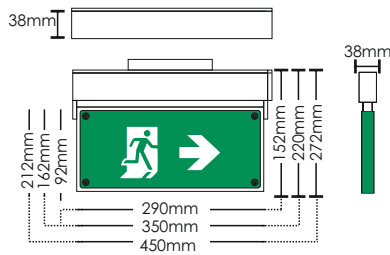

Dimensions

ZLD-xx