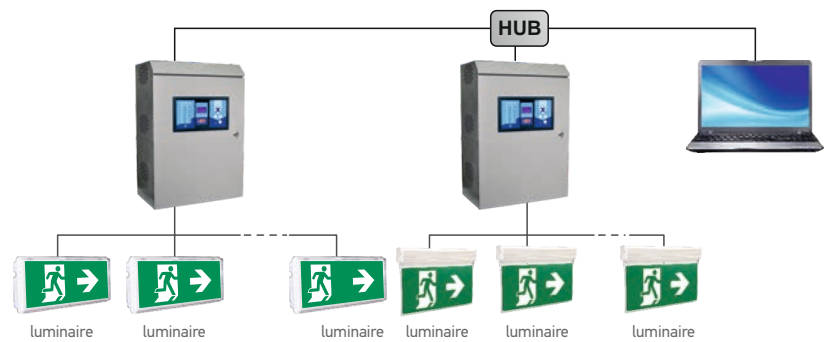

CONVENTIONAL CBS 230V AC CENTRAL BATTERY SYSTEM

1

- Output: 230V AC in main & battery
- 300VA - 600VA panels
- 4 - 8 zones
- Capability for connecting several panels on an ethernet network
- The programming, control and testing of the system can be done using a web browser (Internet Explorer, Mozilla Firefox, Chrome)
- Independent program for each zone for maintained or non-maintained operation.

KM645103
BS EN 50171

*They have BSI certifications

Dimensions

300VA/1h or 100VA/3h / 230V AC PANELS

CODE	TYPE	IMAGE	DESCRIPTION	kg
923950002	GR-9500/300/4*	1	4 lighting circuits panel. Requires 2 batteries 12V/33Ah (A-1200)	20500 gr.
923950004	GR-9500/300/8*	1	8 lighting circuits panel. Requires 2 batteries 12V/33Ah (A-1200)	20900 gr.