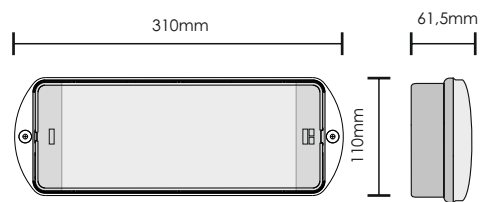

Dimensions

Photometric

OLY-1004

OLY-1024

CBS 230V AC EASY LIGHT

*They have BSI certification

CODE	TYPE	IP	Wattage	VA	lm	kg
923324013	GR-324/4P/A	IP40	5.3W	5.4VA	460 lm	725.5 gr.
923325006	GR-325/6P/A	IP40	6.7W	7VA	580 lm	725.5 gr.
923324014	GR-324/15L/A*	IP40	1.5W	1.9VA	125 lm	731 gr.
923324015	GR-324/30L/A*	IP40	2.8W	3.1VA	250 lm	731 gr.

Dimensions

Photometric

GR-324/4P/A, GR-325/6P/A, GR-324/15L/A*, GR-324/30L/A*

CBS 230V AC EASY LIGHT

*They have BSI certification

CODE	TYPE	IP40	1,5W/1,9VA	Mains/ Emergency	kg
923132400	GR-1324/15L*	IP40	1,5W/1,9VA	125 lm	713 gr.
923132401	GR-1324/30L*	IP40	2,8W/3,1VA	250 lm	713 gr.

Dimensions

Photometric

GR-1324/15L, GR-1324/30L

► For accessories & mounting methods go to pages 20-21. For spacing tables go to pages 164-165

CBS 230V AC WEATHER LIGHT

CODE	TYPE	IMAGE	IP	Wattage	VA	lm	kg
923926005	GR-926/4P	1	IP65	5,8W	6,9VA	460 lm	834 gr.
923926006	GR-926/6P	1	IP65	6,5W	6,9VA	580 lm	834 gr.
923926007	GR-926/15L	1	IP65	1,75W	2VA	125 lm	863 gr.
923926008	GR-926/30L	1	IP65	2,9W	3,2VA	250 lm	863 gr.
923192600	GR-1926/15L*	2	IP65	1,5W	1,9VA	125 lm	653 gr.
923192601	GR-1926/30L*	2	IP65	2,8W	3,1VA	250 lm	653 gr.
923192610	GR-1926/4P	2	IP65	5,3W	5,4VA	460 lm	659 gr.
923192611	GR-1926/6P	2	IP65	6,3W	7VA	580 lm	659 gr.

Dimensions

Dimensions

Photometric

GR-926/xx

Photometric

GR-1926/xx

CBS 230V AC SLIM LEDS LIGHT

CODE	TYPE	IP40	1,55W/1,78VA	Mains/ Emergency	kg
923200004	GR-2000/CBS				350 gr.