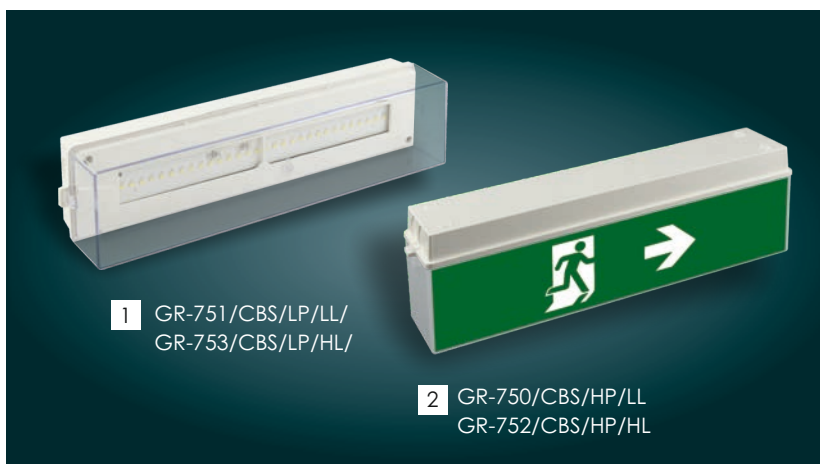

CBS 230V AC BAU LIGHT

CODE	TYPE	IMAGE				
923750002	GR-750/CBS/HP/LL LOW LUMINOSITY	2	IP54	2W/2,3VA	190 lm	771 gr.
923751001	GR-751/CBS/LP/LL LOW LUMINOSITY	1	IP54	2W/2,3VA	190 lm	722 gr.
923752001	GR-752/CBS/HP/HL HIGH LUMINOSITY	2	IP54	3,3W/3,6VA	350 lm	771 gr.
923753001	GR-753/CBS/LP/HL HIGH LUMINOSITY	1	IP54	3,3W/3,6VA	350 lm	722 gr.