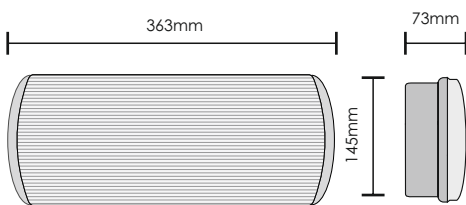

Dimensions

Photometric

OLY-1004

OLY-1024

CBS 230V AC EASY LIGHT

*They have BSI certification

CODE	TYPE	IP	Wattage	VA	lm	kg
923324013	GR-324/4P/A	IP40	5.3W	5.4VA	460 lm	725.5 gr.
923325006	GR-325/6P/A	IP40	6.7W	7VA	580 lm	725.5 gr.
923324014	GR-324/15L/A*	IP40	1.5W	1.9VA	125 lm	731 gr.
923324015	GR-324/30L/A*	IP40	2.8W	3.1VA	250 lm	731 gr.

Dimensions

Photometric

GR-324/4P/A, GR-325/6P/A, GR-324/15L/A*, GR-324/30L/A*

CBS 230V AC EASY LIGHT

*They have BSI certification

CODE	TYPE	IP40	1,5W/1,9VA	Mains/ Emergency	kg
923132400	GR-1324/15L*	IP40	1,5W/1,9VA	125 lm	713 gr.
923132401	GR-1324/30L*	IP40	2,8W/3,1VA	250 lm	713 gr.

Dimensions

Photometric

GR-1324/15L, GR-1324/30L

► For accessories & mounting methods go to pages 20-21. For spacing tables go to pages 164-165

CBS 230V AC WEATHER LIGHT

CODE	TYPE	IMAGE	IP	Wattage	VA	lm	kg
923926005	GR-926/4P	1	IP65	5,8W	6,9VA	460 lm	834 gr.
923926006	GR-926/6P	1	IP65	6,5W	6,9VA	580 lm	834 gr.
923926007	GR-926/15L	1	IP65	1,75W	2VA	125 lm	863 gr.
923926008	GR-926/30L	1	IP65	2,9W	3,2VA	250 lm	863 gr.
923192600	GR-1926/15L*	2	IP65	1,5W	1,9VA	125 lm	653 gr.
923192601	GR-1926/30L*	2	IP65	2,8W	3,1VA	250 lm	653 gr.
923192610	GR-1926/4P	2	IP65	5,3W	5,4VA	460 lm	659 gr.
923192611	GR-1926/6P	2	IP65	6,3W	7VA	580 lm	659 gr.

Dimensions

Dimensions

Photometric

GR-926/xx

Photometric

GR-1926/xx

CBS 230V AC SLIM LEDS LIGHT

CODE	TYPE	IP40	1,55W/1,78VA	Mains/ Emergency	kg
923200004	GR-2000/CBS				350 gr.