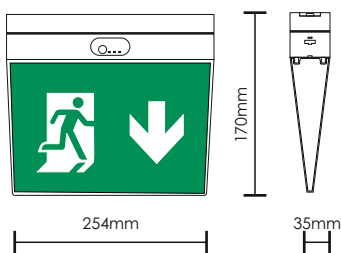

Dimensions

KLR-20