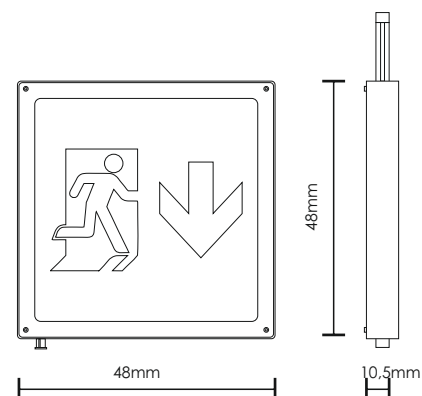

Dimensions

► For accessories & mounting methods go to page 65