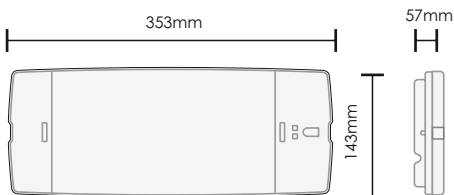

Dimensions

Photometric

OLY-1004

OLY-1024

CBS 230V AC EASY LIGHT

*They have BSI certification

CODE	TYPE	IP	Wattage	VA	lm	kg
923324013	GR-324/4P/A	IP40	5.3W	5.4VA	460 lm	725.5 gr.
923325006	GR-325/6P/A	IP40	6.7W	7VA	580 lm	725.5 gr.
923324014	GR-324/15L/A*	IP40	1.5W	1.9VA	125 lm	731 gr.
923324015	GR-324/30L/A*	IP40	2.8W	3.1VA	250 lm	731 gr.

Dimensions

Photometric

GR-324/4P/A, GR-325/6P/A, GR-324/15L/A*, GR-324/30L/A*

CBS 230V AC EASY LIGHT

*They have BSI certification

CODE	TYPE	IP40	1,5W/1,9VA	Mains/ Emergency	kg
923132400	GR-1324/15L*	IP40	1,5W/1,9VA	125 lm	713 gr.
923132401	GR-1324/30L*	IP40	2,8W/3,1VA	250 lm	713 gr.

Dimensions

Photometric

GR-1324/15L, GR-1324/30L

► For accessories & mounting methods go to pages 20-21. For spacing tables go to pages 164-165

CBS 230V AC WEATHER LIGHT

CODE	TYPE	IMAGE	IP	Wattage	VA	lm	kg
923926005	GR-926/4P	1	IP65	5,8W	6,9VA	460 lm	834 gr.
923926006	GR-926/6P	1	IP65	6,5W	6,9VA	580 lm	834 gr.
923926007	GR-926/15L	1	IP65	1,75W	2VA	125 lm	863 gr.
923926008	GR-926/30L	1	IP65	2,9W	3,2VA	250 lm	863 gr.
923192600	GR-1926/15L*	2	IP65	1,5W	1,9VA	125 lm	653 gr.
923192601	GR-1926/30L*	2	IP65	2,8W	3,1VA	250 lm	653 gr.
923192610	GR-1926/4P	2	IP65	5,3W	5,4VA	460 lm	659 gr.
923192611	GR-1926/6P	2	IP65	6,3W	7VA	580 lm	659 gr.

Dimensions

Dimensions

Photometric

GR-926/xx

Photometric

GR-1926/xx

CBS 230V AC SLIM LEDS LIGHT

CODE	TYPE	IP40	1,55W/1,78VA	Mains/ Emergency	kg
923200004	GR-2000/CBS				350 gr.