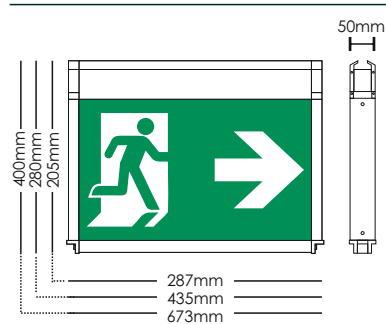

Dimensions