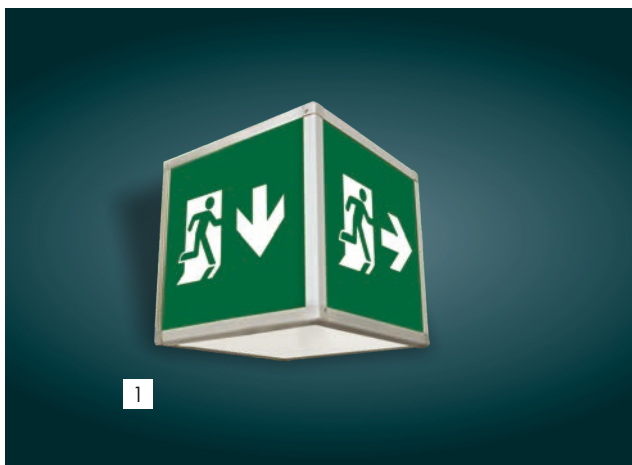

Dimensions

Photometric

► For accessories & mounting methods go to pages 76. For spacing tables go to pages 178-179

CBS 230V AC 3D LIGHT

CBS 230V AC TUNNEL LIGHT

GR-573/L/316Ti/CBS

GR-424/1PL

CODE	TYPE	IMAGE				
923424003	GR-424/1PL	1	IP50	4.4W/4.6VA	500lm	3170 gr.
923573004	GR-573/L/316Ti/CBS	2	IP66	9.6W/9.9VA	230cd/m2 (sign) / 120cd/m2 (indicatively)	9200 gr.