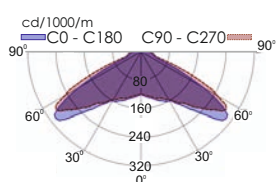

Photometric

GR-281