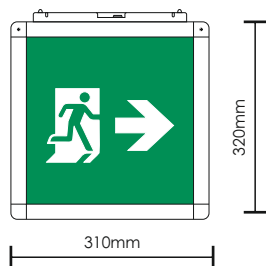

Dimensions