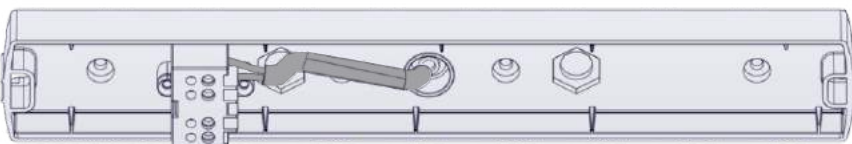

Lamps
LED

Construction material
Polycarbonate

Mounting methods
Wall or ceiling mounting
Ceiling hanging mounting

Autonomous duration
1, 3 or 8 hours

Automatic capacity test
All self-testing luminaries are equipped with a control system that automatically performs monitoring procedures according to EN 62034.

Placements
Hotels, malls, shops, offices, public services buildings, etc.

Dimensions in cm

Series	Length	Width	Height
LINEAR LIGHT	26cm	3,5cm	6cm

Power supply

230V AC
Easy connection with detachable base

Description	KLIN-20/ST* Self-testing, maintained, IP44	KLIN-20/ST/ADR* Self-testing, addressable, maintained, IP44	KLIN-20/ST/WL* Self-testing, wireless, maintained, IP44
Code	922502057	922502058	922502059
Consumption		3,9W/4,4VA	
Light source power (mains/emergency)		mains 80lm emergency 1h 250lm / 3h 110lm / 8h 15lm	
Autonomous duration		1h / 3h / 8h hours	
Battery NiMh		3,6V/1,2Ah	

Accessories that contained in the package

Code	Description
927321380	A-2138 Accessory for wall mounting (white)
927321370	A-2137 Accessory for ceiling mounting (white)

Accessories after order

Code	Description
927321300	A-2130 Set of accessories (1m) for ceiling mounting (white)
927321310	A-2131 Set of accessories (0,5m) for ceiling mounting (white)
927321320	A-2132 Set of accessories (0,25m) for ceiling mounting (white)
927321330	A-2133 Accessory for vertical wall mounting (white)
927321360	A-2136 Accessory set for ceiling mounted hanging installations with 2,5m cable (white)