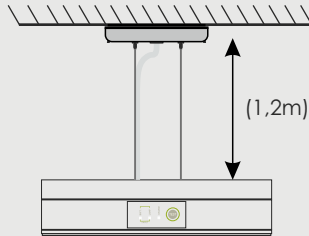

Placements
Hotels, malls, shops, offices, public services buildings, etc.

Dimensions in cm

Series	Length	Width	Height
LINEAR LIGHT	26cm	3,5cm	6cm

Power supply

230V AC
Easy connection with detachable base

Description	KLIN-20/ST* Self-testing, maintained, IP44	KLIN-20/ST/ADR* Self-testing, addressable, maintained, IP44	KLIN-20/ST/WL* Self-testing, wireless, maintained, IP44
Code	922502057	922502058	922502059
Consumption		3,9W/4,4VA	
Light source power (mains/emergency)		mains 80lm emergency 1h 250lm / 3h 110lm / 8h 15lm	
Autonomous duration		1h / 3h / 8h hours	
Battery NiMh		3,6V/1,2Ah	

Hanging (ceiling) mounting with the A-2137

Ceiling mounting

Ceiling mounting with the A-2138

Mounting methods with the accessories **after order**

Flag mounting on wall with the A-2133

Hanging ceiling mounting with 1,2m cable A-2136

Hanging ceiling mounting up to 1m with the A-2130, A-2031, A-2132