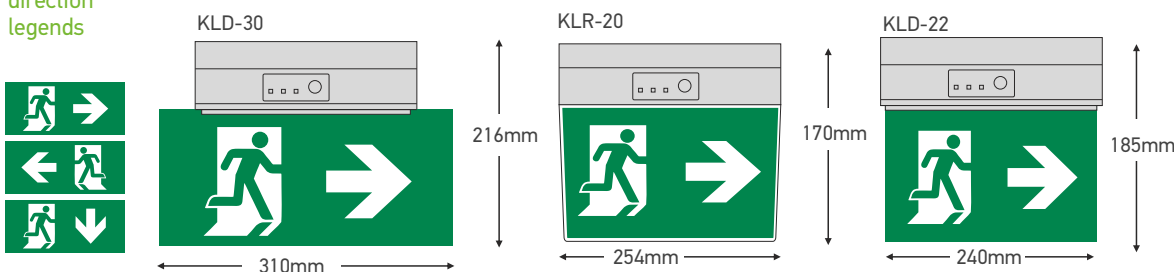

Accessory for wall mounting (included in packaging)

LED MAINTAINED EMERGENCY INDICATION LUMINARIES

	KLR-20	KLD-22	KLD-30
MAINS VOLTAGE		220-240V AC	
CONSUMPTION		3.2W / 3.4VA	
BATTERY		3.6V/1Ah Nicd	
MINIMUM EMERGENCY DURATION		3h	
LIGHT SOURCE INTENSITY (mains / emerg.)		75lm / 75lm	
VIEWING DISTANCE	20m	22m	30m
DEGREES OF COVER PROTECTION		IP54	

LED SELF TESTING MAINTAINED EMERGENCY INDICATION LUMINARIES

	KLR-20/ST	KLD-22/ST	KLD-30/ST
MAINS VOLTAGE		220-240V AC	
CONSUMPTION		3.5W / 4VA	
BATTERY		3.6V/1Ah Nicd	
MINIMUM EMERGENCY DURATION		3h	
LIGHT SOURCE INTENSITY (mains / emerg.)		75lm / 75lm	
VIEWING DISTANCE	20m	22m	30m
DEGREES OF COVER PROTECTION		IP54	

Marking direction legends

Dimensions in mm

for a safer world!

Distributor

www.olympia-electronics.gr

T. +30 23530 51200 | F. +30 23530 51486 | info@olympia-electronics.gr

F-001-036