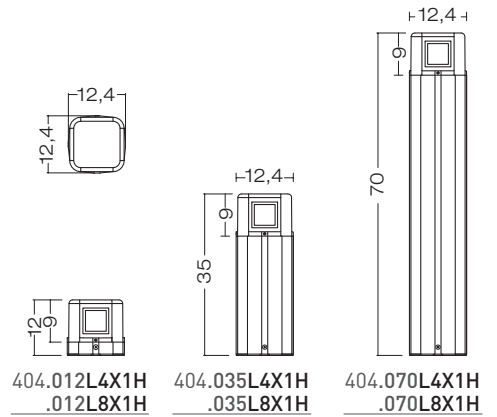

FOR TECHNICAL DETAILS VISIT
www.landa.it

IP65 960°

a richiesta / on request
sur demande / a petición
auf Anfrage

Cool white
4000K LED

ELECTRIFICATION

LED & INSTALLATION

dettagli / details / details
detalles / details:
p.A52-A53

Energy efficiency classes

L4X1H	L8X1H	L4X2H
LED 4 W	LED 8 W	LED 2x4 W
3000K	3000K	3000K
305LM	610LM	2x305LM
Ra80	Ra80	Ra80
A++ ÷ A	A++ ÷ A	A++ ÷ A

Included in:

code **0404M004**
Single connection IP68

404.035L4X1 .035L8X1 .035L4X2	404.070L4X1 .070L8X1 .070L4X2