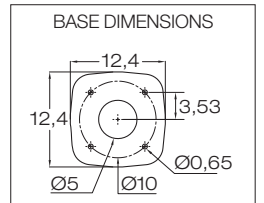

ELECTRIFICATION

LED & INSTALLATION

dettagli / details / details
detalles / details:
p.A52-A53

Energy efficiency classes

L4X1H	L8X1H	L4X2H
LED 4 W	LED 8 W	LED 2x4 W
3000K	3000K	3000K
305LM	610LM	2x305LM
Ra80	Ra80	Ra80
A++ ÷ A	A++ ÷ A	A++ ÷ A

Included in:

code **0404M004**
Single connection IP68

404.035L4X1 .035L8X1 .035L4X2	404.070L4X1 .070L8X1 .070L4X2