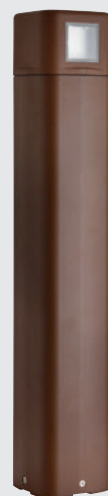

art.  
**404**

designers **Gianbattista Botti & Uff. Tecnico Landa**

**404**

dettagli / details / details  
detalles / details: p.59

CONTEMPORARY

corpo alluminio pressofuso e estruso  
body in die casting and extruded aluminium  
corps en aluminium moulé sous pression et extrudé  
cuerpo aluminio inyectado y extrusionado  
Körper aus Aluminium-Druckguss

diffusore policarbonato trasparente  
diffuser transparent polycarbonate  
diffuseur polycarbonate transparent  
difusor policarbonato transparente  
Diffuser Polykarbonat klar

FOR TECHNICAL DETAILS VISIT  
[www.landa.it](http://www.landa.it)

kubs

Projectors

Recessed

NEW  
Contemporary

Traditional

CONTEMPORARY

ENERGY  
SAVING

71

Thanks to Moretti Luce - IT

Accessories on request:

code 00A404.01P  
Anchor Bolt

code 0404M003  
Loop in loop out IP68

Available for:

404.035L4X1	404.070L4X1
.035L8X1	.070L8X1
.035L4X2	.070L4X2