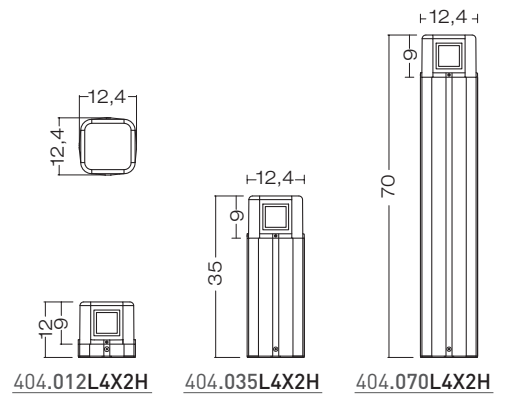

FOR TECHNICAL DETAILS VISIT
www.landa.it

IP65 960°

a richiesta / on request
sur demande / a petición
auf Anfrage

Cool white
4000K LED

ELECTRIFICATION

LED & INSTALLATION

dettagli / details / details
detalles / details:
p.A52-A53

Energy efficiency classes

L4X1H	L8X1H	L4X2H
LED 4 W	LED 8 W	LED 2x4 W
3000K	3000K	3000K
305LM	610LM	2x305LM
Ra80	Ra80	Ra80
A++ ÷ A	A++ ÷ A	A++ ÷ A

Included in:

code **0404M004**
Single connection IP68

404.035L4X1 .035L8X1 .035L4X2	404.070L4X1 .070L8X1 .070L4X2