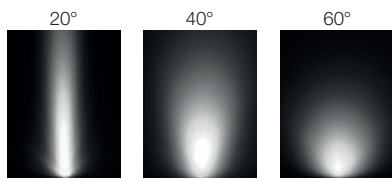

ELECTRIFICATION

LED & INSTALLATION

dettagli / details / details
détalles / details:
p.A52 - A53

Energy efficiency classes

code ....LS20 code ....LM20 code LL20