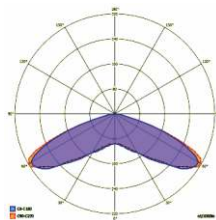

Packaging dimensions (LxWxH):
315x265x205 for the: KIT-77/84

Dimensions in mm for A, B & C

A, B & C.

Dimensions in mm for D

D.

Photometric data

GR-290, GR-292,
GR-280

GR-291, GR-293,
GR-281