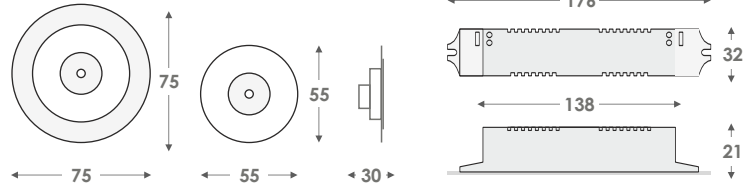

Suitable for installation in
open areas

The packaging contains:
26 pcs. (A, B, C), 16 pcs. (D)
Packaging dimensions (LxWxH):
430x375x275mm

D KIT-77/84

Mounting methods

Bend the two springs so that
they can pass through the
suspended ceiling hole

Then push the
spot luminaire upwards

Keep on pushing until
the luminaire fits into the hole

The specific luminaire (KIT-
77/84) has 2 rim options with
different perimeter dimensions.
The packaging contains:
16 pcs. for the: KIT-77/84

Packaging dimensions (LxWxH):
315x265x205 for the: KIT-77/84

Dimensions in mm for A, B & C

A, B & C.

Dimensions in mm for D

D.

Photometric data

GR-290, GR-292,
GR-280

GR-291, GR-293,
GR-281

GR-298/30L/180

GR-298/60L/90
GR-297/60L/180

KIT-77/84

LED SELF-TESTING, NON MAINTAINED EMERGENCY LUMINAIRES FOR DIRECT & RECESSED CEILING MOUNTING

TYPE	PICTURE	CODE	BATTERY	DURATION	CONSUMPTION	LIGHT OUTPUT	INSTALLATION	WEIGHT	IK PROT. CLASS
GR-290	B	923290000	4,8V/1,2Ah Ni-Mh	1,5 h	3,5VA	270 lm	Escape routes	450 gr	IK 08
GR-291	A	923291000	4,8V/1,2Ah Ni-Mh	1,5 h	3,5VA	270 lm	Open areas	450 gr	IK 08
GR-292	B	923292000	4,8V/1,2Ah Ni-Mh	3 h	3,5VA	160 lm	Escape routes	450 gr	IK 08
GR-293	A	923293000	4,8V/1,2Ah Ni-Mh	3 h	3,5VA	160 lm	Open areas	450 gr	IK 08