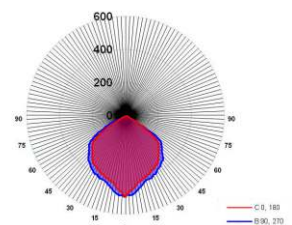

Spot Light

Suitable for
installation in
open areas

Suitable for
installation in
escape routes

Suitable for installation in
open areas

The packaging contains:
26 pcs. (A, B, C), 16 pcs. (D)
Packaging dimensions (LxWxH):
430x375x275mm

Mounting methods

Bend the two springs so that
they can pass through the
suspended ceiling hole

Then push the
spot luminaire upwards

Keep on pushing until
the luminaire fits into the hole

The specific luminaire (KIT-
77/84) has 2 rim options with
different perimeter dimensions.
The packaging contains:
16 pcs. for the: KIT-77/84

Packaging dimensions (LxWxH):
315x265x205 for the: KIT-77/84

Dimensions in mm for A, B & C

A, B & C.

Dimensions in mm for D

D.

Photometric data

GR-290, GR-292,
GR-280

GR-291, GR-293,
GR-281

GR-298/30L/180

GR-298/60L/90
GR-297/60L/180

KIT-77/84