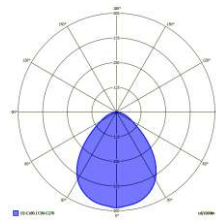

GR-298/60L/90
GR-297/60L/180