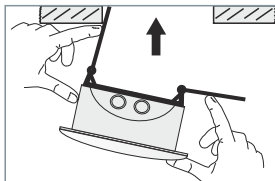

Suitable for installation in
open areas

The packaging contains:
26 pcs. (A, B, C), 16 pcs. (D)
Packaging dimensions (LxWxH):
430x375x275mm

D KIT-77/84

Mounting methods

Bend the two springs so that
they can pass through the
suspended ceiling hole