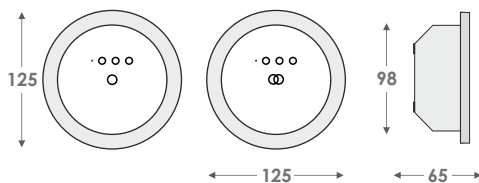

Suitable for installation in
open areas

The packaging contains:
26 pcs. (A, B, C), 16 pcs. (D)
Packaging dimensions (LxWxH):
430x375x275mm

D KIT-77/84

Mounting methods

Bend the two springs so that
they can pass through the
suspended ceiling hole

Then push the
spot luminaire upwards

Keep on pushing until
the luminaire fits into the hole

The specific luminaire (KIT-
77/84) has 2 rim options with
different perimeter dimensions.
The packaging contains:
16 pcs. for the: KIT-77/84

Packaging dimensions (LxWxH):
315x265x205 for the: KIT-77/84

Dimensions in mm for A, B & C

A, B & C.

Dimensions in mm for D

D.

Photometric data

GR-290, GR-292,
GR-280

GR-291, GR-293,
GR-281

GR-298/30L/180

GR-298/60L/90
GR-297/60L/180

KIT-77/84

LED SELF-TESTING, NON MAINTAINED EMERGENCY LUMINAIRES FOR DIRECT & RECESSED CEILING MOUNTING

TYPE	PICTURE	CODE	BATTERY	DURATION	CONSUMPTION	LIGHT OUTPUT	INSTALLATION	WEIGHT	IK PROT. CLASS
GR-290	B	923290000	4,8V/1,2Ah Ni-Mh	1,5 h	3,5VA	270 lm	Escape routes	450 gr	IK 08
GR-291	A	923291000	4,8V/1,2Ah Ni-Mh	1,5 h	3,5VA	270 lm	Open areas	450 gr	IK 08
GR-292	B	923292000	4,8V/1,2Ah Ni-Mh	3 h	3,5VA	160 lm	Escape routes	450 gr	IK 08
GR-293	A	923293000	4,8V/1,2Ah Ni-Mh	3 h	3,5VA	160 lm	Open areas	450 gr	IK 08