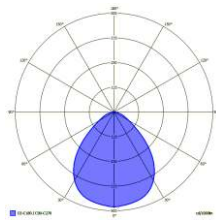

GR-298/30L/180