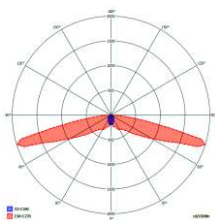

Packaging dimensions (LxWxH):
315x265x205 for the: KIT-77/84

Dimensions in mm for A, B & C

A, B & C.

Dimensions in mm for D

D.

Photometric data

GR-290, GR-292,
GR-280

GR-291, GR-293,
GR-281